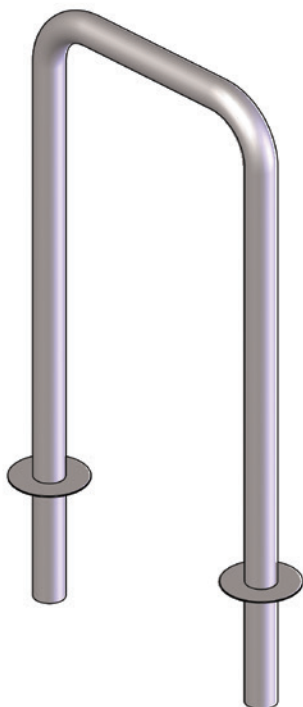

ARCHES AND FENCE

URBAN FINISHING

ARCHES AND FENCE

Arch from the Urban Furnishing line by New VMR S.r.l.,
entirely made of AISI304 stainless steel,
or AISI316L stainless steel, fixed/buried or removable bollards on demand

Stainless steel finish or painted with special RAL colours.

MODELLS AND DIMENSIONS

MOD 1

AISI304 stainless steel arch
diameter 48,3mm, thickness 2mm,
with size 480mm x 1000mm

MOD 2

AISI304 stainless steel arch
diameter 60mm, thickness 2mm,
with size 600mm x 1000mm

MOD 3

AISI304 stainless steel arch
diameter 60mm, thickness 2mm,
with size 800mm x 1000mm

SIZE

WWW.VMRSRL.COM

NEW VMR S.R.L.

VIA LARIO 31, 22060 CANTÙ (CO) ITALY

+39 031 704673 | 031 7090081

INFO@VMRSRL.COM