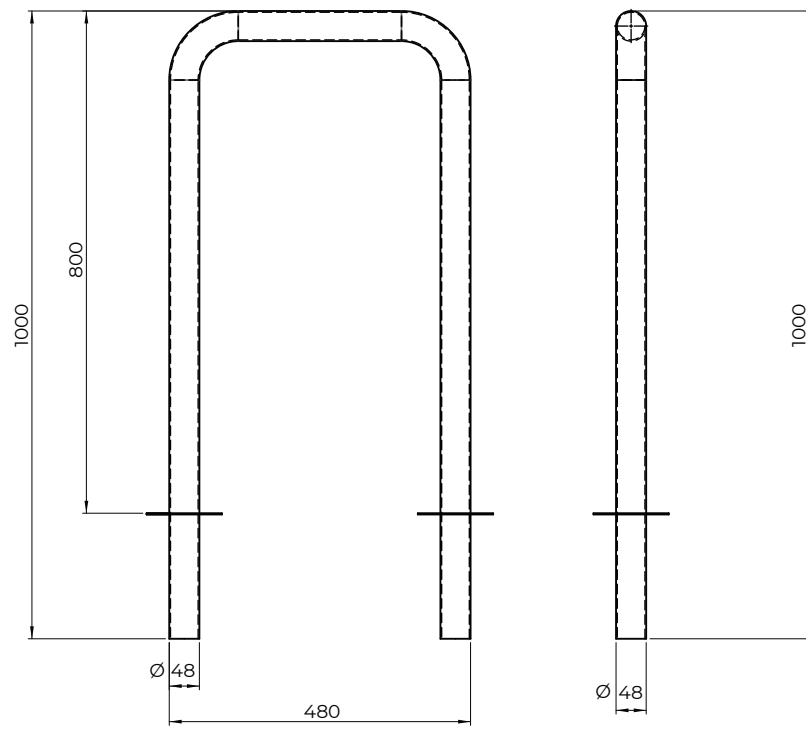

Stainless steel finish or painted with special RAL colours.

MODELLS AND DIMENSIONS

MOD 1

AISI304 stainless steel arch
diameter 48,3mm, thickness 2mm,
with size 480mm x 1000mm

MOD 2

AISI304 stainless steel arch
diameter 60mm, thickness 2mm,
with size 600mm x 1000mm

MOD 3

AISI304 stainless steel arch
diameter 60mm, thickness 2mm,
with size 800mm x 1000mm

SIZE

WWW.VMRSRL.COM

NEW VMR S.R.L.

VIA LARIO 31, 22060 CANTÙ (CO) ITALY

+39 031 704673 | 031 7090081

INFO@VMRSRL.COM